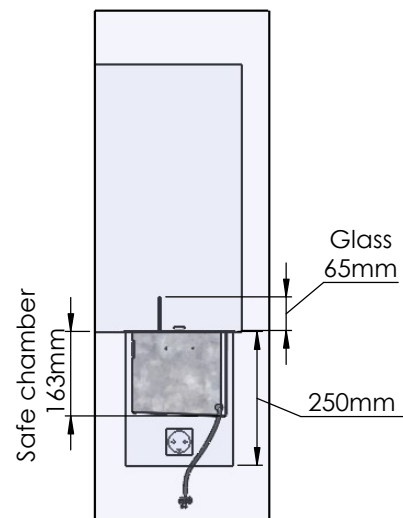

Glass solution 1

Wall cut-out dimensions