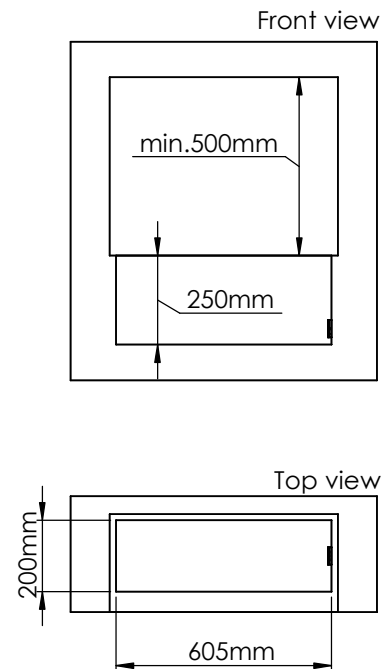

PRINCIPLE
72350

Denver F6
620

Flame Tray 400mm
With Remote control, Bluetooth / App
Six flame levels incl. ECO
65mm high glass screen

Dimensions in millimeters Page 1 / 1

Decoflame Aps
Vang Mark 2
9380 Vestbjerg
Denmark
Tlf: +45 9630 4800

bestilling@decoflame.dk

Order: -

Customer: -

REKV. NO.: -

Date: -