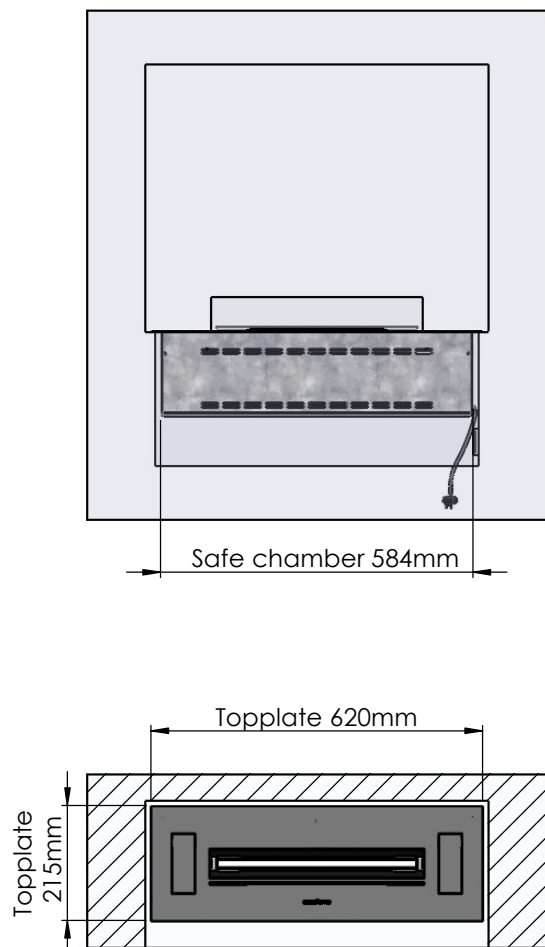

Glass solution 1

Wall cut-out dimensions