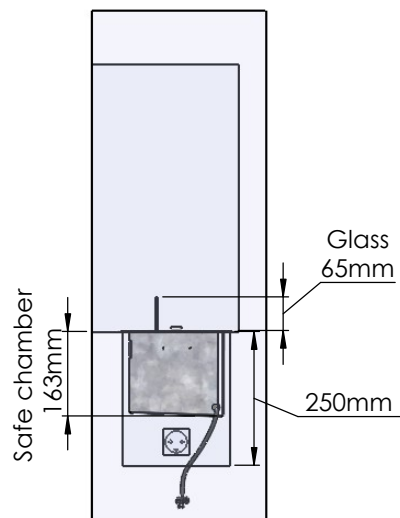

Glass solution 1

Wall cut-out dimensions