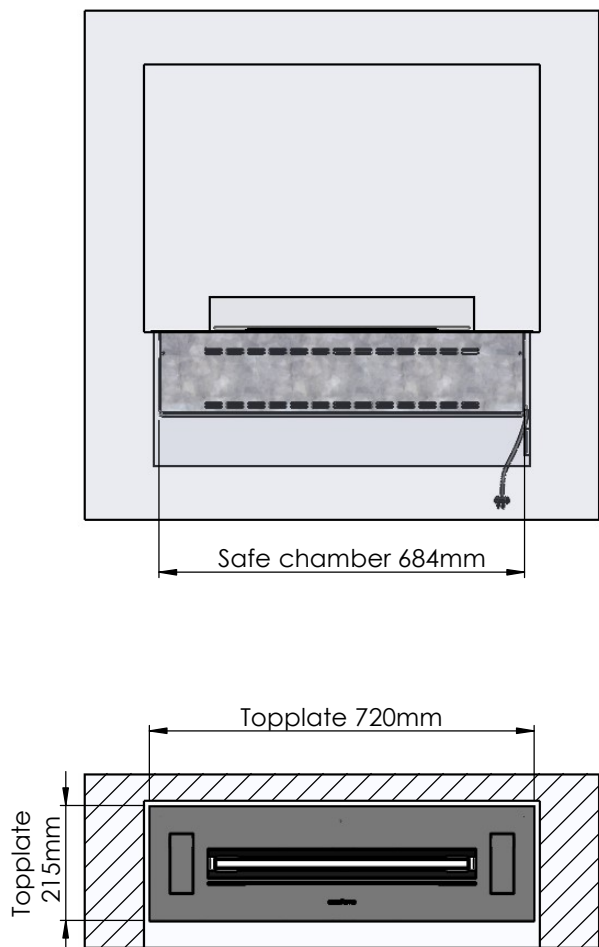

Glass solution 1

Wall cut-out dimensions