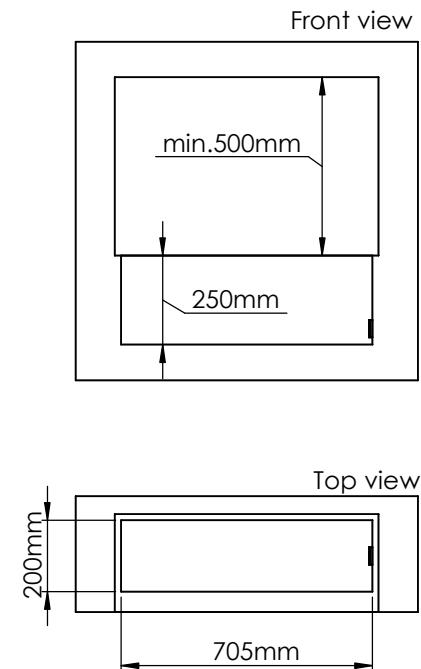

PRINCIPLE
72352

Denver F6
720

Flame Tray 500mm
With Remote control, Bluetooth / App
Six flame levels incl. ECO
65mm high glass screen

Dimensions in millimeters Page 1 / 1

Decoflame Aps
Vang Mark 2
9380 Vestbjerg
Denmark
Tlf: +45 9630 4800

bestilling@decoflame.dk

Order: -

Customer: -

REKV. NO. : -

Date: -