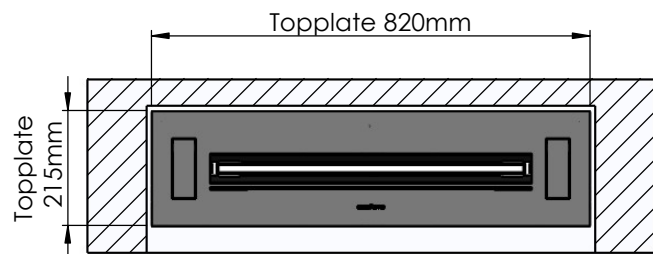

Glass solution 1