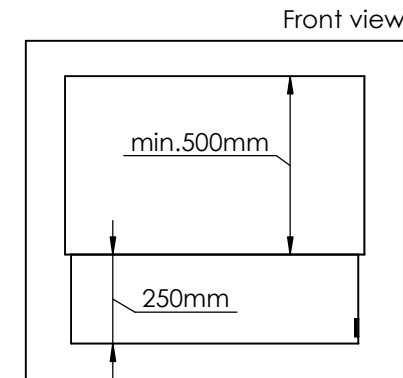

Wall cut-out dimensions

PRINCIPLE
72353

Denver F6
820

Flame Tray 600mm
With Remote control, Bluetooth / App
Six flame levels incl. ECO
65mm high glass screen

Dimensions in millimeters Page 1 / 1

Decoflame Aps
Vang Mark 2
9380 Vestbjerg
Denmark
Tlf: +45 9630 4800

bestilling@decoflame.dk

Order: -

Customer: -

REKV. NO. : -

Date: -