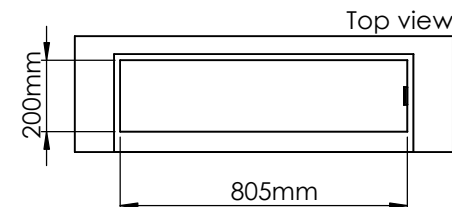

Wall cut-out dimensions

PRINCIPLE
72353

Denver F6
820

Flame Tray 600mm
With Remote control, Bluetooth / App
Six flame levels incl. ECO
65mm high glass screen

Dimensions in millimeters Page 1 / 1

Decoflame Aps
Vang Mark 2
9380 Vestbjerg
Denmark
Tlf: +45 9630 4800

bestilling@decoflame.dk

Order: -

Customer: -

REKV. NO. : -

Date: -