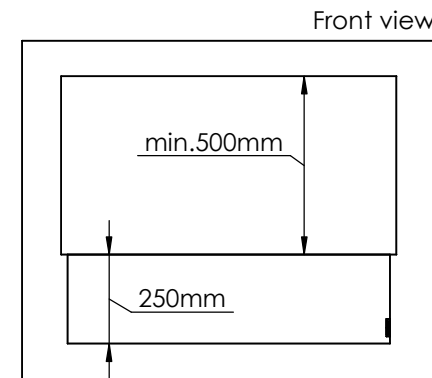

PRINCIPLE
72354

Denver F6
920

Flame Tray 700mm
With Remote control, Bluetooth / App
Six flame levels incl. ECO
65mm high glass screen

Dimensions in millimeters Page 1 / 1

Decoflame Aps
Vang Mark 2
9380 Vestbjerg
Denmark
Tlf: +45 9630 4800

bestilling@decoflame.dk

Order: -

Customer: -

REKV. NO. : -

Dato: -