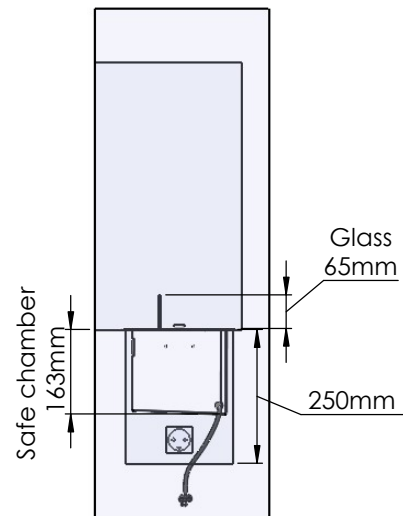

Glass solution 1

Wall cut-out dimensions