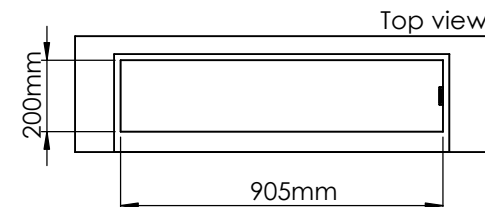

PRINCIPLE
72354

Denver F6
920

Flame Tray 700mm
With Remote control, Bluetooth / App
Six flame levels incl. ECO
65mm high glass screen

Dimensions in millimeters Page 1 / 1

Decoflame Aps
Vang Mark 2
9380 Vestbjerg
Denmark
Tlf: +45 9630 4800

bestilling@decoflame.dk

Order: -

Customer: -

REKV. NO. : -

Dato: -