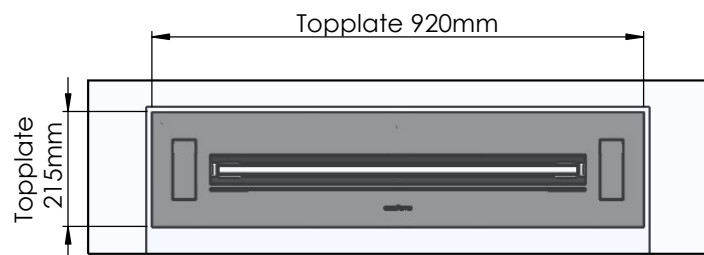

Glass solution 1

Wall cut-out dimensions