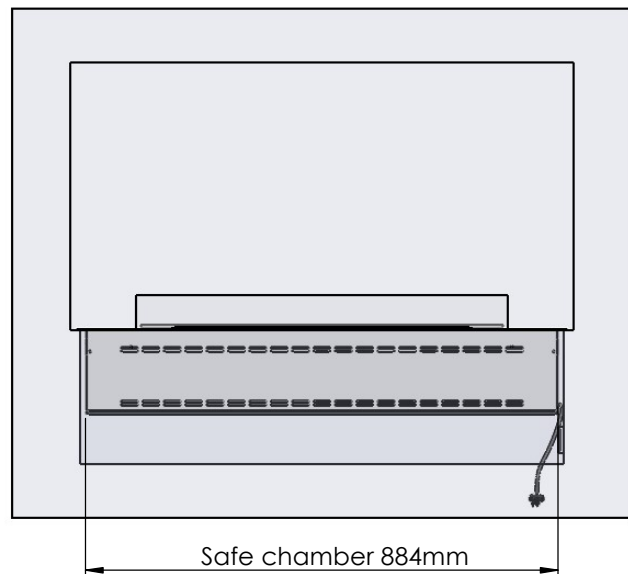

Glass solution 1

Wall cut-out dimensions