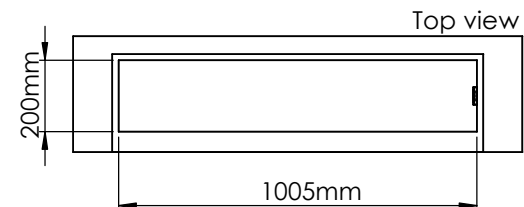

Wall cut-out dimensions

PRINCIPLE
72355

Denver F6
1020

Flame Tray 800mm
With Remote control, Bluetooth / App
Six flame levels incl. ECO
65mm high glass screen

Dimensions in millimeters Page 1 / 1

Decoflame Aps
Vang Mark 2
9380 Vestbjerg
Denmark
Tlf: +45 9630 4800

bestilling@decoflame.dk

Order: -

Customer: -

REKV. NO.: -

Date: -