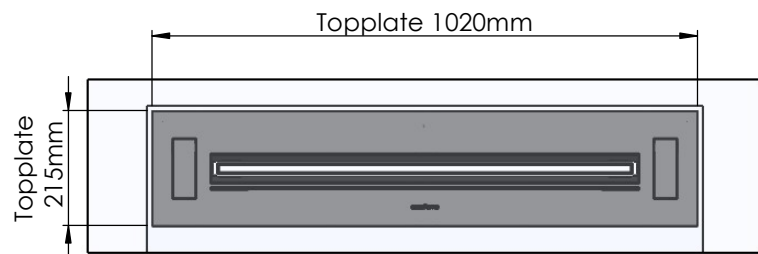

Glass solution 1