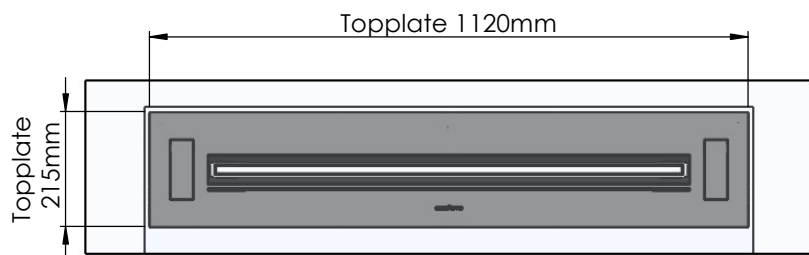

Glass solution 1