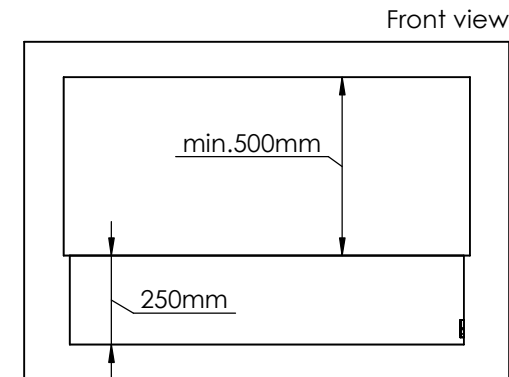

Wall cut-out dimensions

PRINCIPLE
72356

Denver F6
1120

Flame Tray 900mm
With Remote control, Bluetooth / App
Six flame levels incl. ECO
65mm high glass screen

Dimensions in millimeters Page 1 / 1

Decoflame Aps
Vang Mark 2
9380 Vestbjerg
Denmark
Tlf: +45 9630 4800

bestilling@decoflame.dk

Order: -

Customer: -

REKV. NO. : -

Dato: -