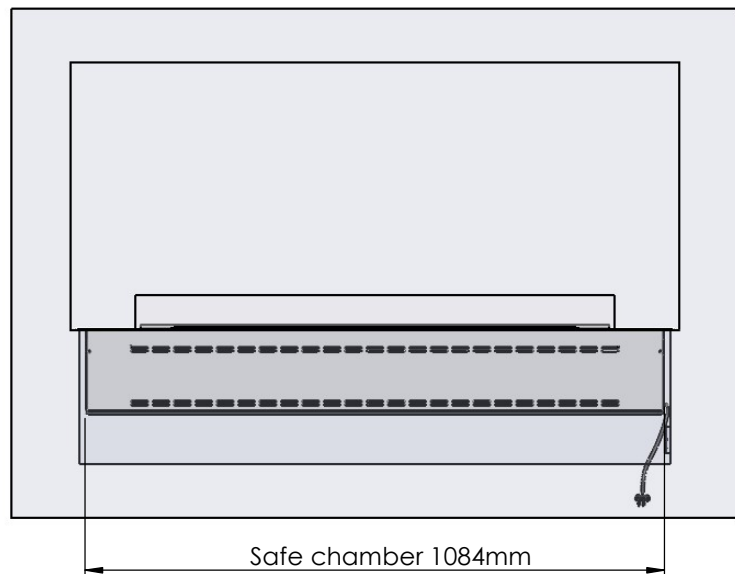

Glass solution 1