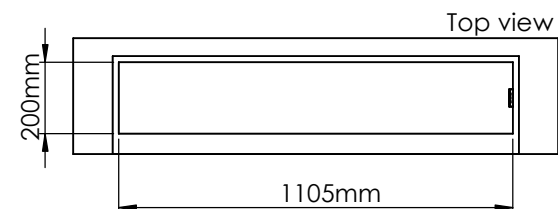

Wall cut-out dimensions

PRINCIPLE
72356

Denver F6
1120

Flame Tray 900mm
With Remote control, Bluetooth / App
Six flame levels incl. ECO
65mm high glass screen

Dimensions in millimeters Page 1 / 1

Decoflame Aps
Vang Mark 2
9380 Vestbjerg
Denmark
Tlf: +45 9630 4800

bestilling@decoflame.dk

Order: -

Customer: -

REKV. NO. : -

Dato: -