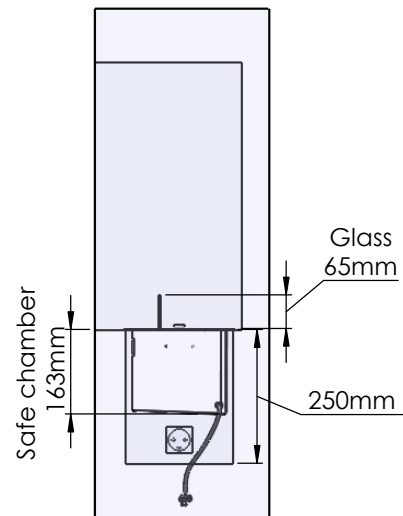

Glass solution 1