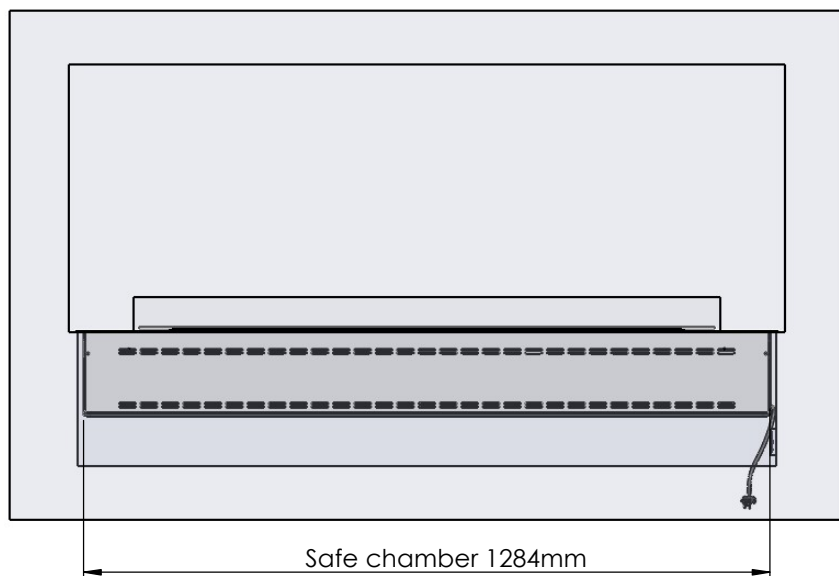

Glass solution 1