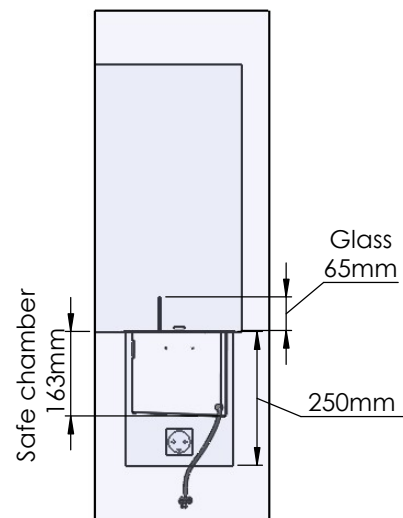

Glass solution 1