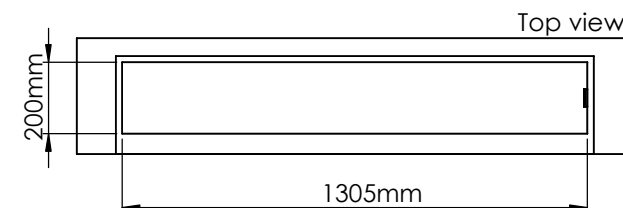

Wall cut-out dimensions

PRINCIPLE
72402

Denver F6
1320

Flame Tray 1100mm
With Remote control, Bluetooth / App
Six flame levels incl. ECO
65mm high glass screen

Dimensions in millimeters Page 1 / 1

Decoflame Aps
Vang Mark 2
9380 Vestbjerg
Denmark
Tlf: +45 9630 4800

bestilling@decoflame.dk

Order: -

Customer: -

REKV. NO. : -

Dato: -