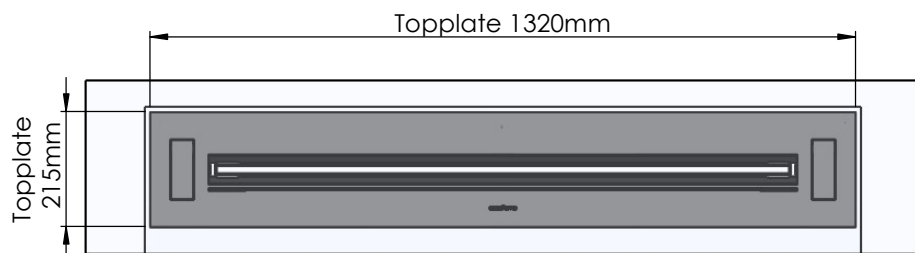

Glass solution 1