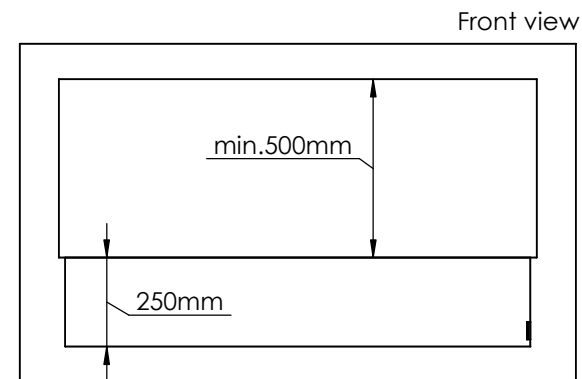

Wall cut-out dimensions

PRINCIPLE
72402

Denver F6
1320

Flame Tray 1100mm
With Remote control, Bluetooth / App
Six flame levels incl. ECO
65mm high glass screen

Dimensions in millimeters Page 1 / 1

Decoflame Aps
Vang Mark 2
9380 Vestbjerg
Denmark
Tlf: +45 9630 4800

bestilling@decoflame.dk

Order: -

Customer: -

REKV. NO. : -

Dato: -