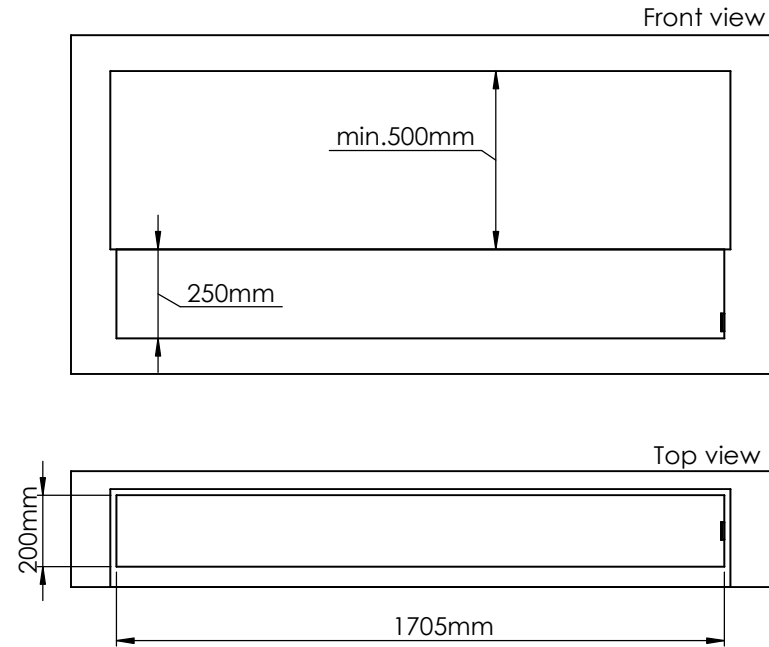

Wall cut-out dimensions

PRINCIPLE
72410

Denver F6
1720

Flame Tray 1500mm
With Remote control, Bluetooth / App
Six flame levels incl. ECO

Dimensions in millimeters Page 1 / 1

Decoflame Aps
Vang Mark 2
9380 Vestbjerg
Denmark
Tlf: +45 9630 4800

bestilling@decoflame.dk

Order: -

Customer: -

REKV. NO. : -

Dato: -