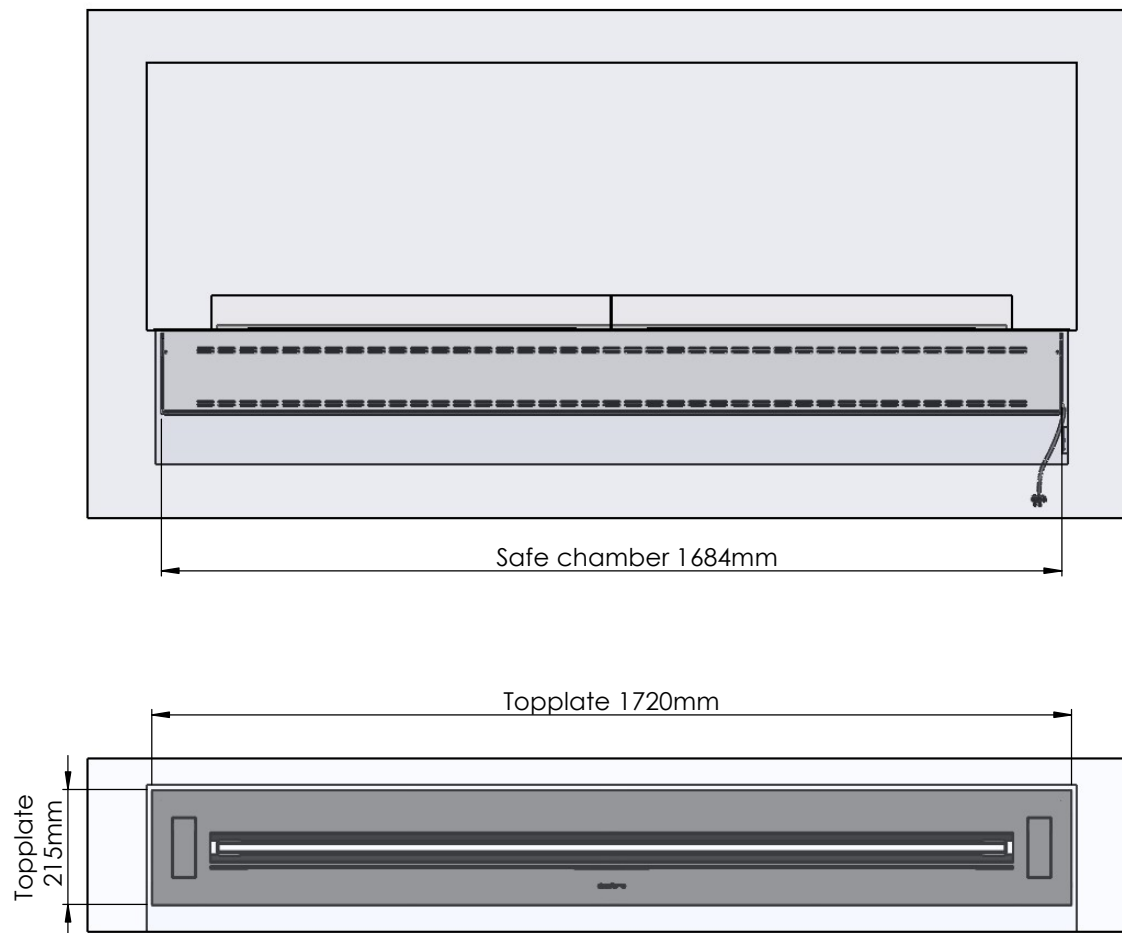

Glass solution 1

PRINCIPLE
72410

Denver F6
1720

Flame Tray 1500mm
With Remote control, Bluetooth / App
Six flame levels incl. ECO
65mm high glass screen

Dimensions in millimeters Page 1 / 1

Decoflame Aps
Vang Mark 2
9380 Vestbjerg
Denmark
Tlf: +45 9630 4800

bestilling@decoflame.dk

Order: -

Customer: -

REKV. NO. : -

Dato: -