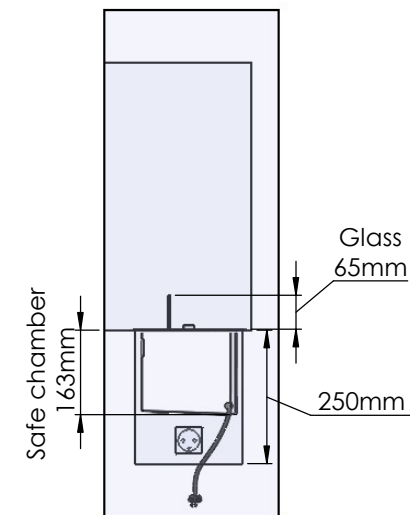

Glass solution 1

PRINCIPLE
72410

Denver F6
1720

Flame Tray 1500mm
With Remote control, Bluetooth / App
Six flame levels incl. ECO
65mm high glass screen

Dimensions in millimeters Page 1 / 1

Decoflame Aps
Vang Mark 2
9380 Vestbjerg
Denmark
Tlf: +45 9630 4800

bestilling@decoflame.dk

Order: -

Customer: -

REKV. NO. : -

Dato: -