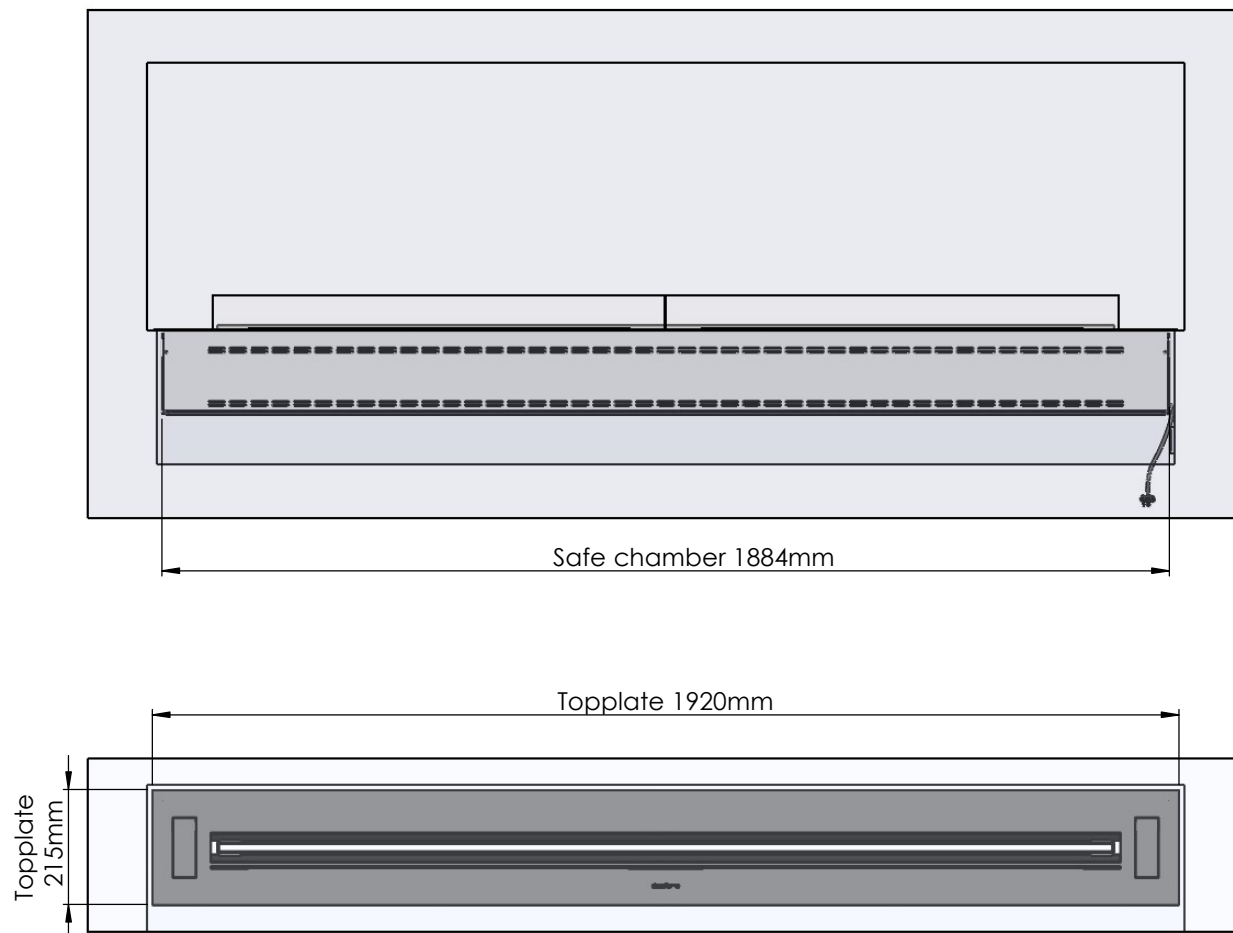

Glass solution 1

PRINCIPLE
72414

Denver F6
1920

Flame Tray 1700mm
With Remote control, Bluetooth / App
Six flame levels incl. ECO
65mm high glass screen

Dimensions in millimeters Page 1 / 1

Decoflame Aps
Vang Mark 2
9380 Vestbjerg
Denmark
Tlf: +45 9630 4800

bestilling@decoflame.dk

Order: -

Customer: -

REKV. NO. : -

Dato: -