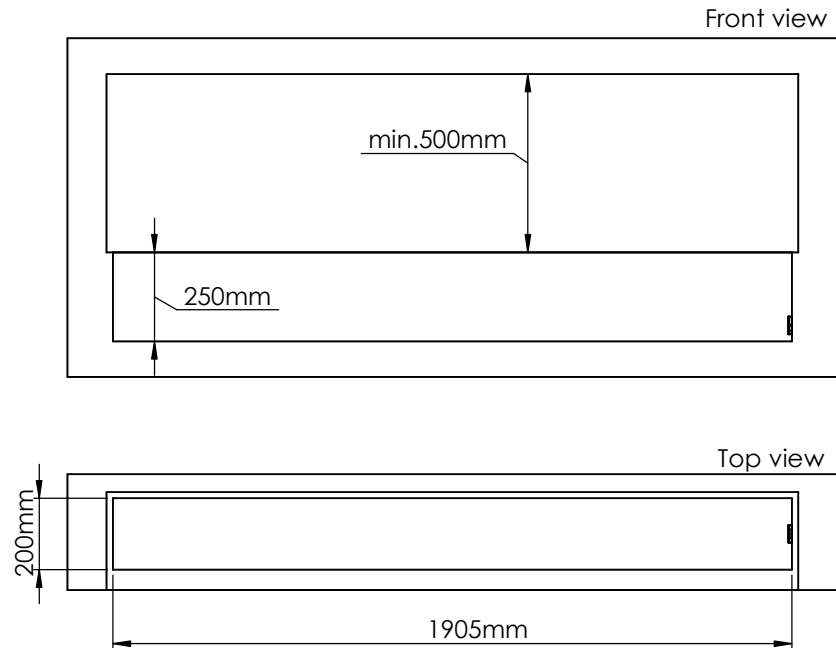

Wall cut-out dimensions

PRINCIPLE
72414

Denver F6
1920

Flame Tray 1700mm
With Remote control, Bluetooth / App
Six flame levels incl. ECO

Dimensions in millimeters Page 1 / 1

Decoflame Aps
Vang Mark 2
9380 Vestbjerg
Denmark
Tlf: +45 9630 4800

bestilling@decoflame.dk

Order: -

Customer: -

REKV. NO. : -

Dato: -