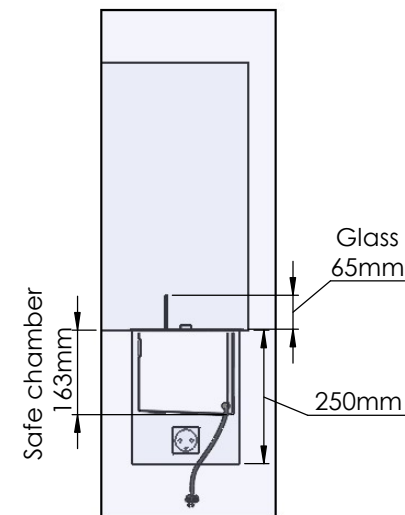

Glass solution 1

PRINCIPLE
72414

Denver F6
1920

Flame Tray 1700mm
With Remote control, Bluetooth / App
Six flame levels incl. ECO
65mm high glass screen

Dimensions in millimeters Page 1 / 1

Decoflame Aps
Vang Mark 2
9380 Vestbjerg
Denmark
Tlf: +45 9630 4800

bestilling@decoflame.dk

Order: -

Customer: -

REKV. NO. : -

Dato: -