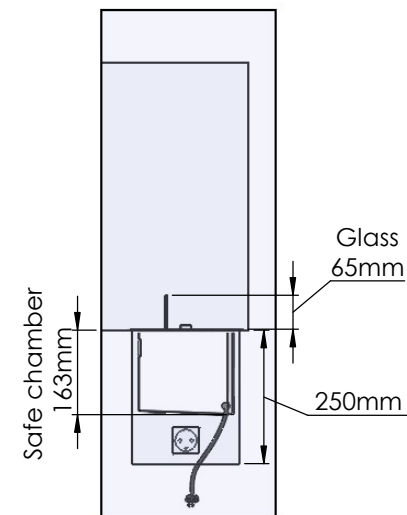

Glass solution 1

PRINCIPLE
72418

Denver F6
2120

Flame Tray 1900mm
With Remote control, Bluetooth / App
Six flame levels incl. ECO
65mm high glass screen

Dimensions in millimeters Page 1 / 1

Decoflame Aps
Vang Mark 2
9380 Vestbjerg
Denmark
Tlf: +45 9630 4800

bestilling@decoflame.dk

Order: -

Customer: -

REKV. NO. : -

Dato: -