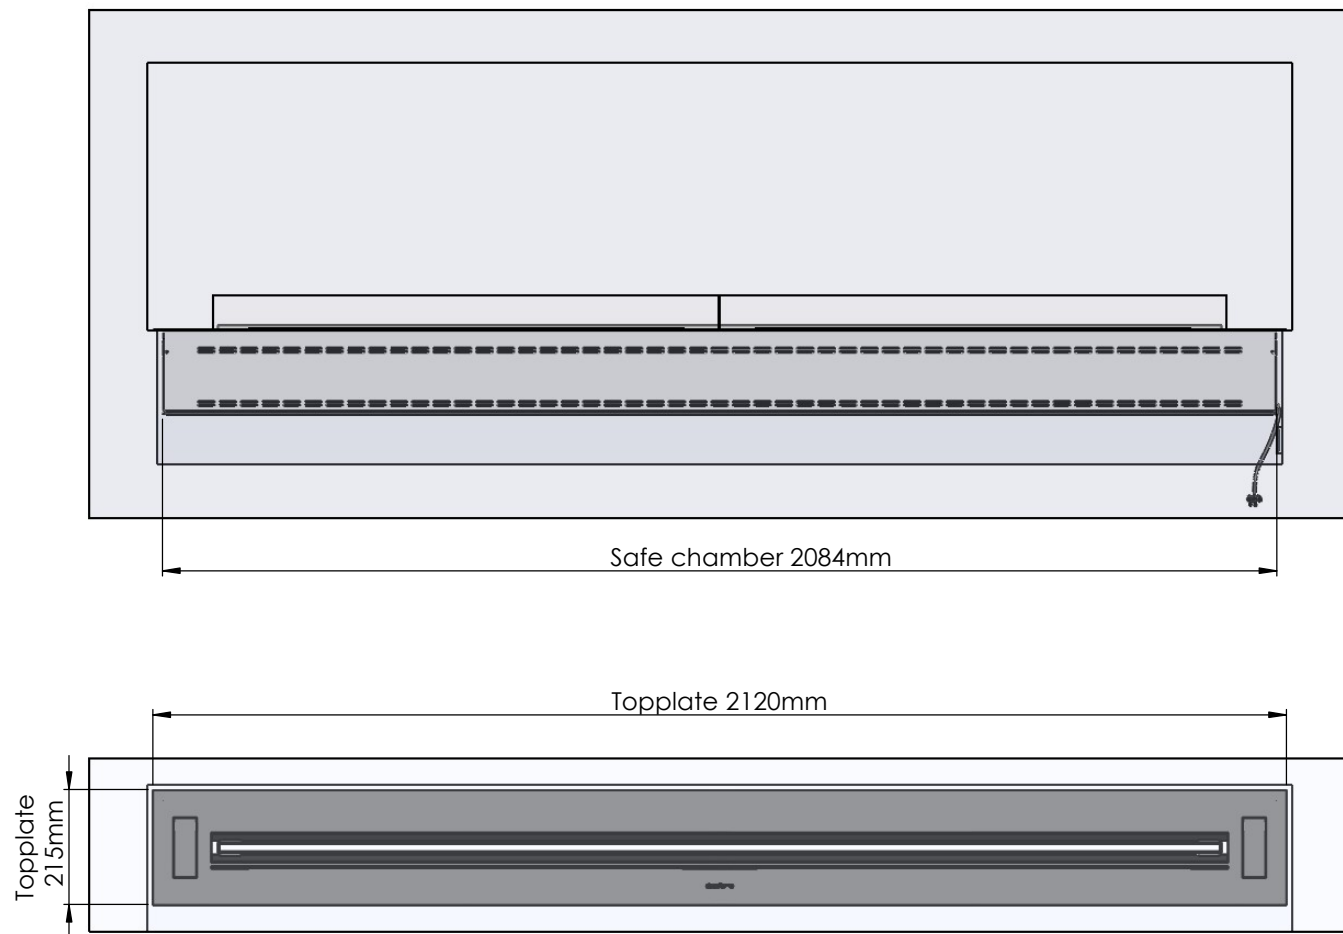

Glass solution 1

PRINCIPLE
72418

Denver F6
2120

Flame Tray 1900mm
With Remote control, Bluetooth / App
Six flame levels incl. ECO
65mm high glass screen

Dimensions in millimeters Page 1 / 1

Decoflame Aps
Vang Mark 2
9380 Vestbjerg
Denmark
Tlf: +45 9630 4800

bestilling@decoflame.dk

Order: -

Customer: -

REKV. NO. : -

Dato: -