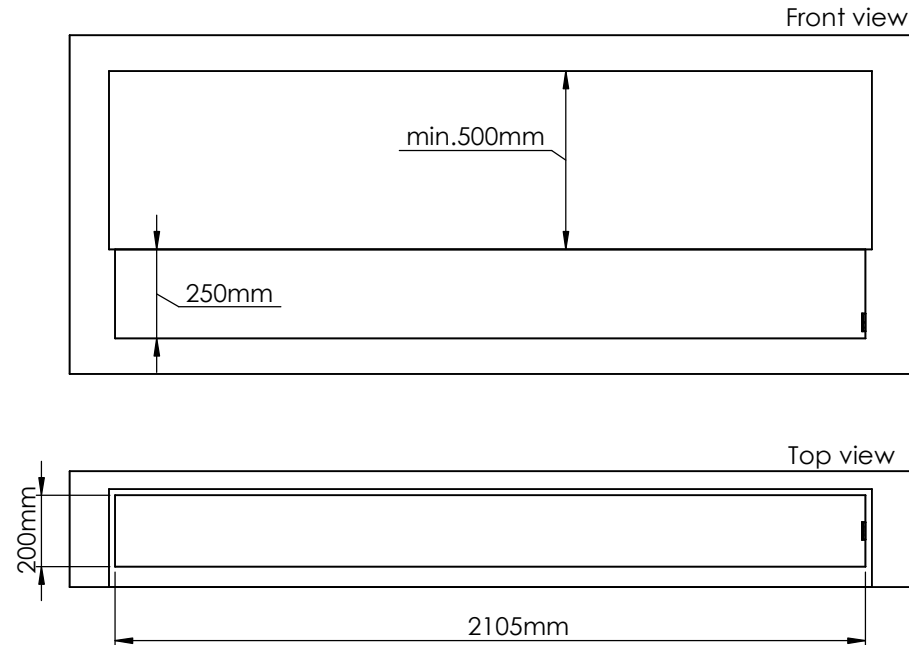

Wall cut-out dimensions

PRINCIPLE
72418

Denver F6
2120

Flame Tray 1900mm
With Remote control, Bluetooth / App
Six flame levels incl. ECO

Dimensions in millimeters Page 1 / 1

Decoflame Aps
Vang Mark 2
9380 Vestbjerg
Denmark
Tlf: +45 9630 4800

bestilling@decoflame.dk

Order: -

Customer: -

REKV. NO. : -

Dato: -