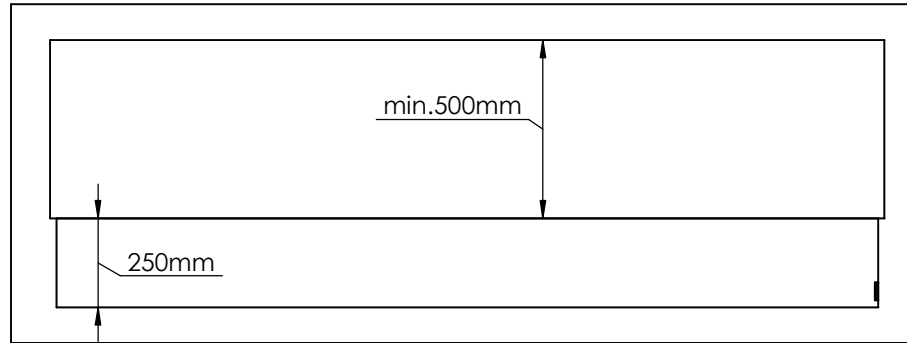

Wall cut-out dimensions

Front view