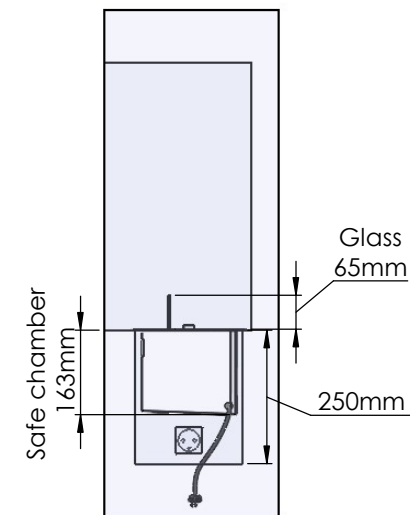

Glass solution 1

PRINCIPLE
72422

Denver F6
2320

Flame Tray 2100mm
With Remote control, Bluetooth / App
Six flame levels incl. ECO
65mm high glass screen

Dimensions in millimeters Page 1 / 1

Decoflame Aps
Vang Mark 2
9380 Vestbjerg
Denmark
Tlf: +45 9630 4800

bestilling@decoflame.dk

Order: -

Customer: -

REKV. NO. : -

Dato: -