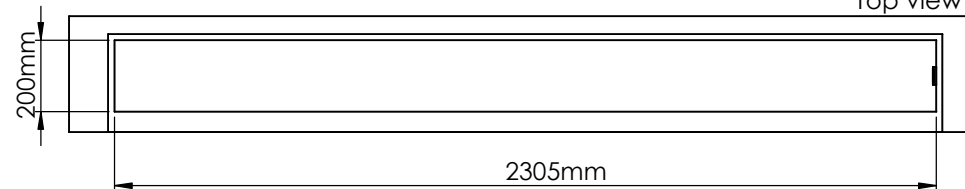

Top view

PRINCIPLE
72422

Denver F6
2320

Flame Tray 2100mm
With Remote control, Bluetooth / App
Six flame levels incl. ECO

Dimensions in millimeters Page 1 / 1

Decoflame Aps
Vang Mark 2
9380 Vestbjerg
Denmark
Tlf: +45 9630 4800

bestilling@decoflame.dk

Order: -

Customer: -

REKV. NO. : -

Dato: -