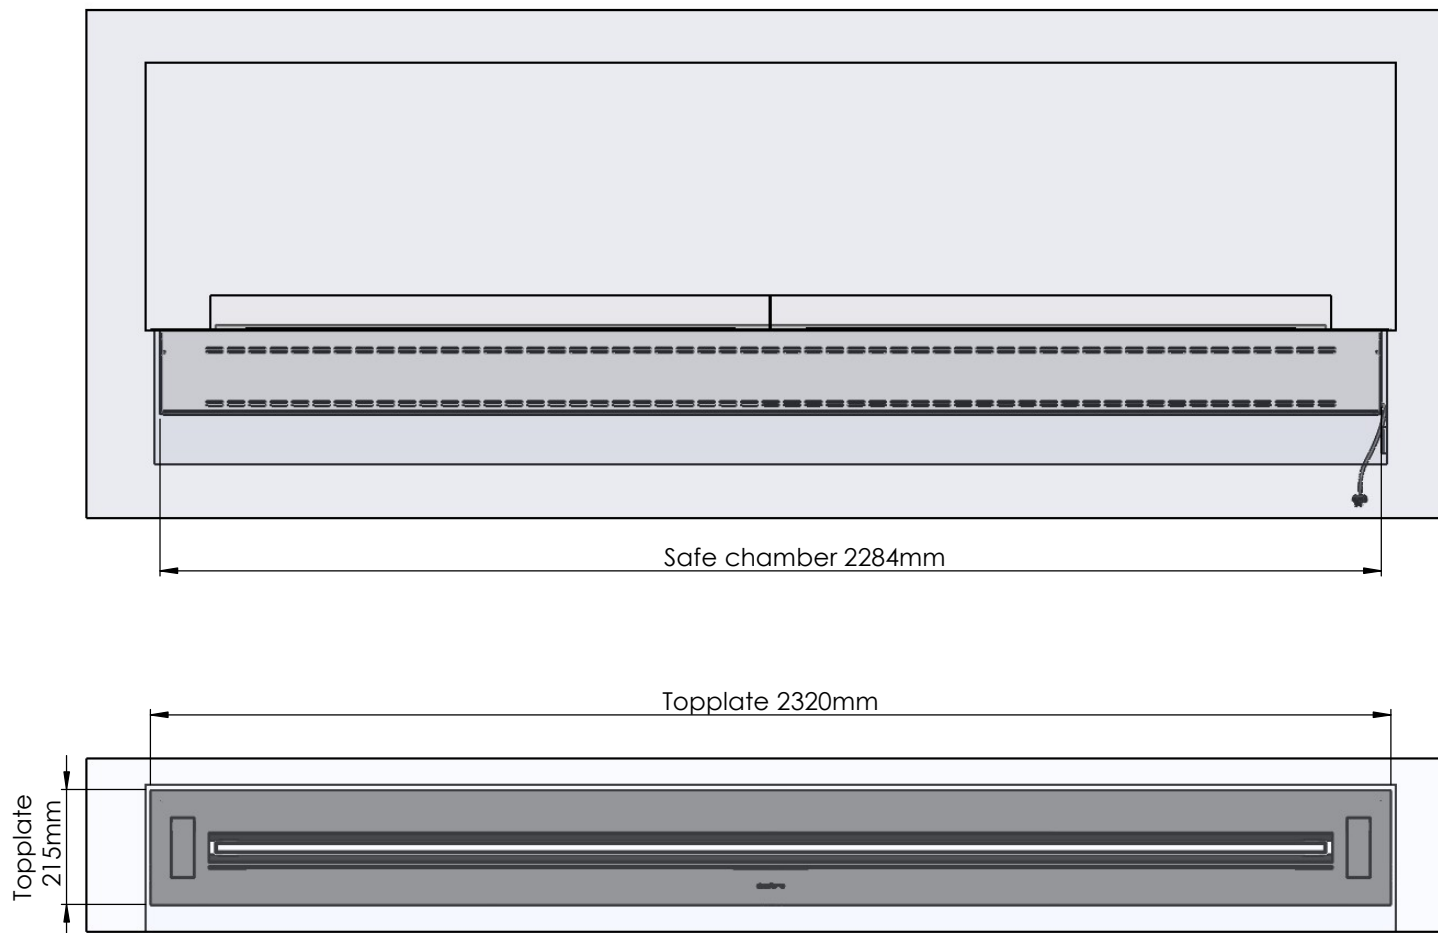

Glass solution 1

PRINCIPLE
72422

Denver F6
2320

Flame Tray 2100mm
With Remote control, Bluetooth / App
Six flame levels incl. ECO
65mm high glass screen

Dimensions in millimeters Page 1 / 1

Decoflame Aps
Vang Mark 2
9380 Vestbjerg
Denmark
Tlf: +45 9630 4800

bestilling@decoflame.dk

Order: -

Customer: -

REKV. NO. : -

Dato: -