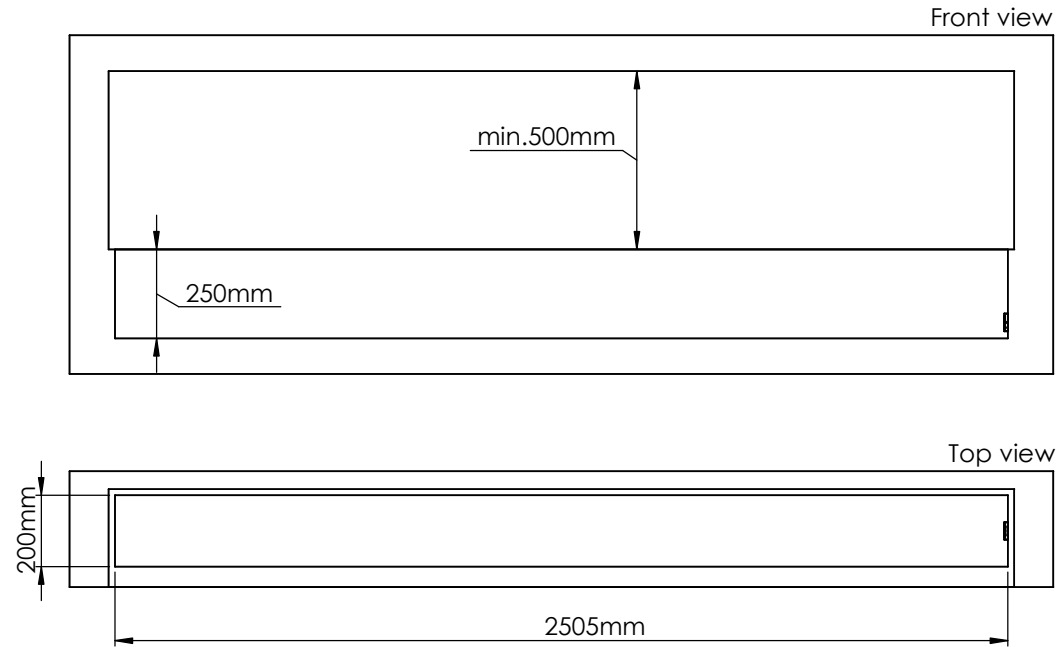

Wall cut-out dimensions

PRINCIPLE
72426

Denver F6
2520

Flame Tray 2300mm
With Remote control, Bluetooth / App
Six flame levels incl. ECO

Dimensions in millimeters Page 1 / 1

Decoflame Aps
Vang Mark 2
9380 Vestbjerg
Denmark
Tlf: +45 9630 4800

bestilling@decoflame.dk

Order: -

Customer: -

REKV. NO. : -

Dato: -