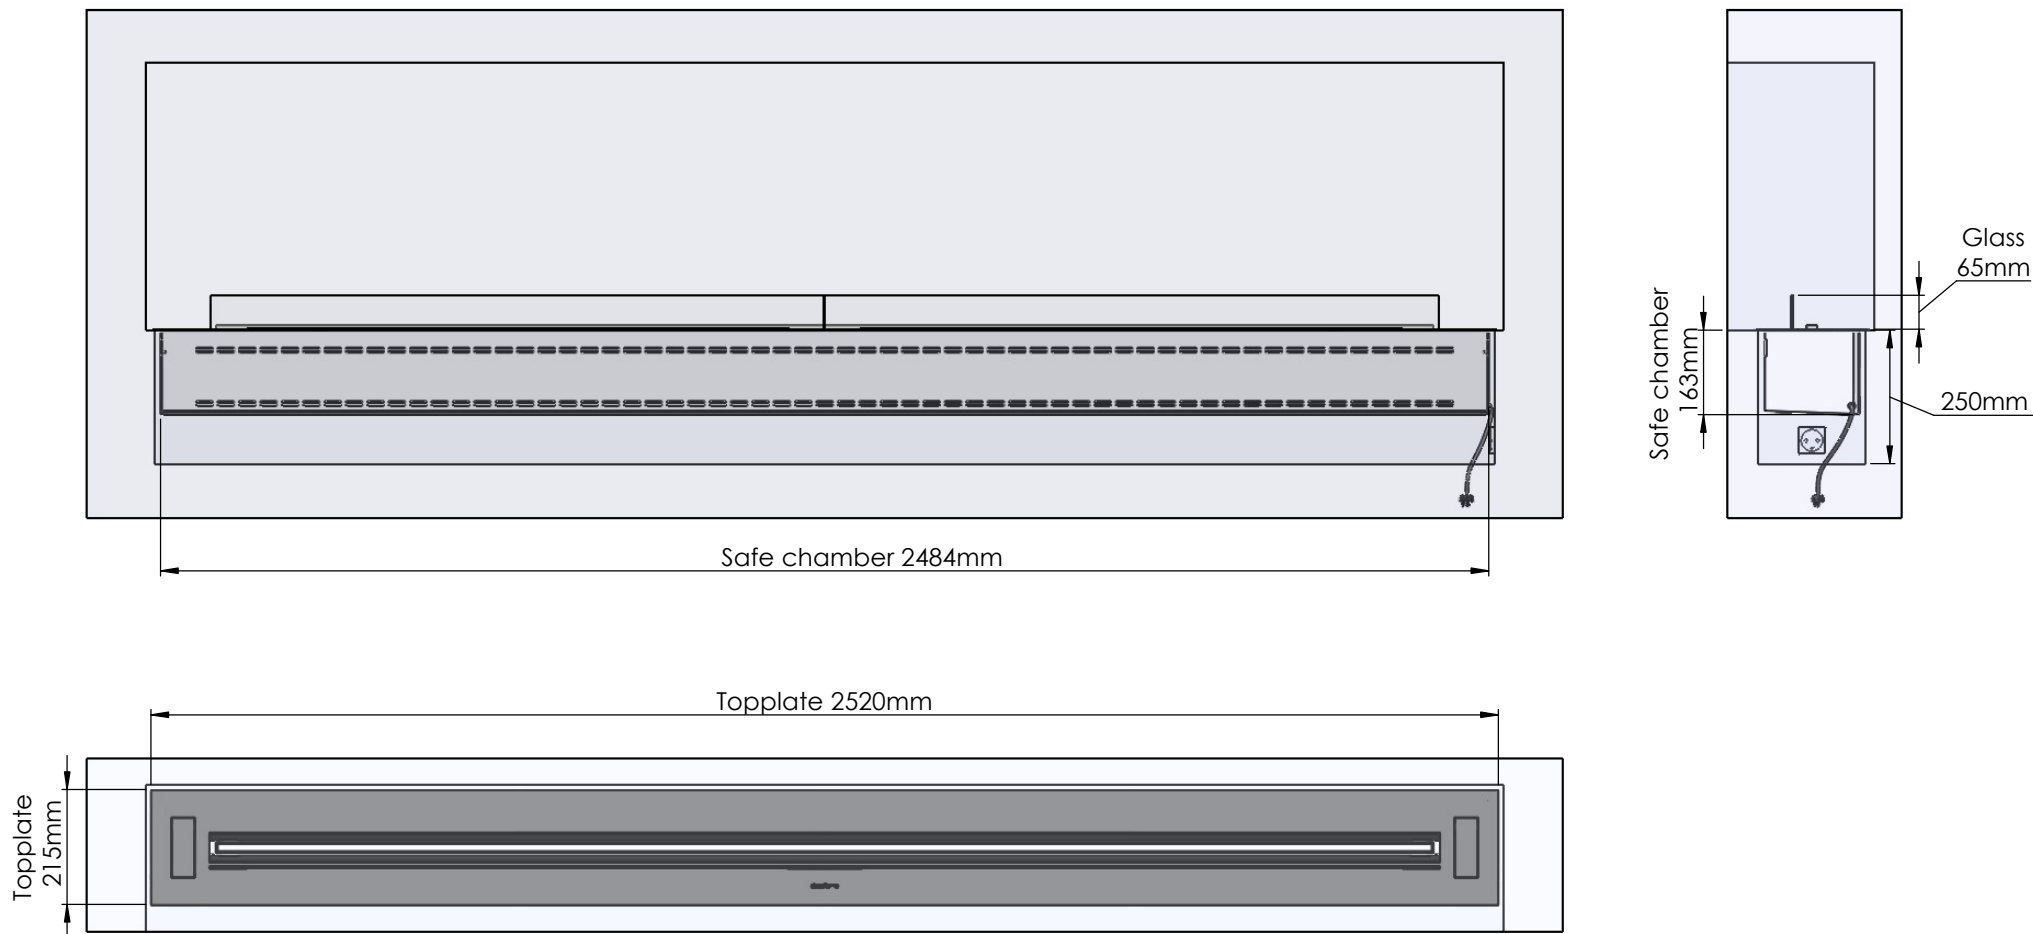

Glass solution 1

PRINCIPLE
72426

Denver F6
2520

Flame Tray 2300mm
With Remote control, Bluetooth / App
Six flame levels incl. ECO
65mm high glass screen

Dimensions in millimeters Page 1 / 1

Decoflame Aps
Vang Mark 2
9380 Vestbjerg
Denmark
Tlf: +45 9630 4800

bestilling@decoflame.dk

Order: -

Customer: -

REKV. NO. : -

Dato: -