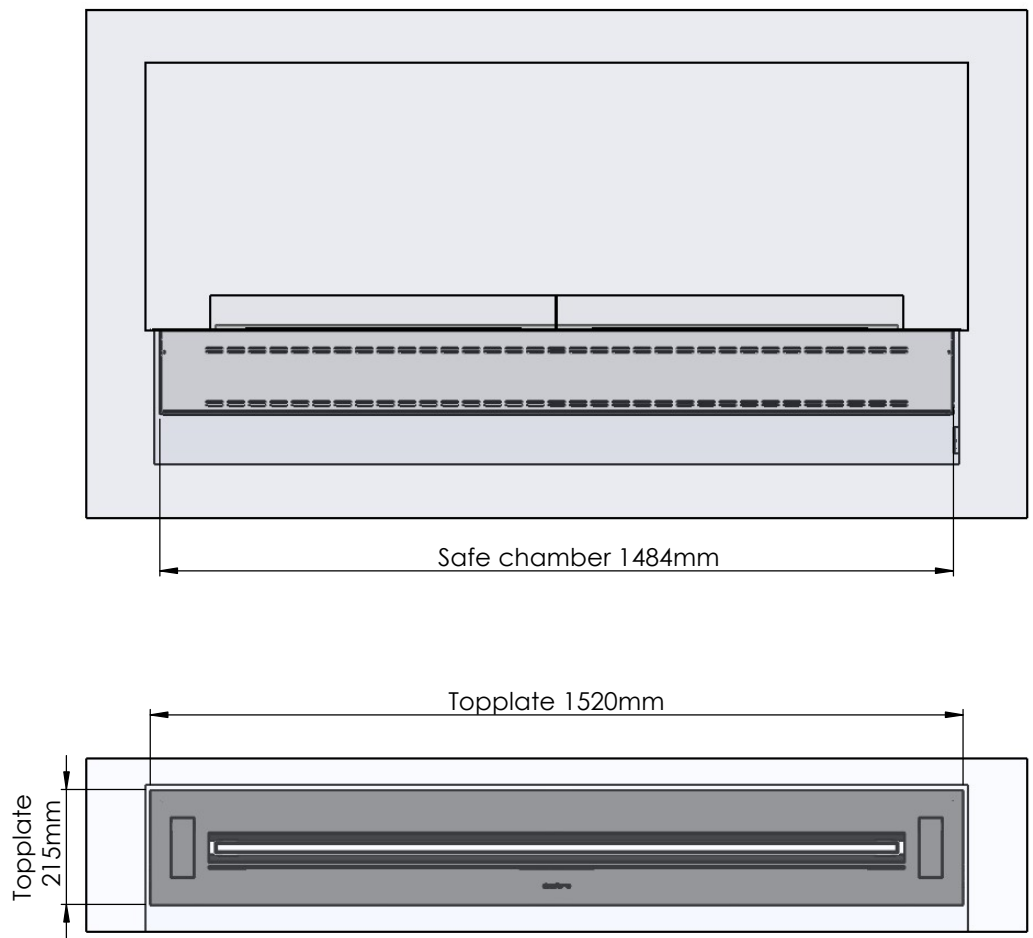

Glass solution 1

PRINCIPLE
72406

Denver F6
1520

Flame Tray 1300mm
With Remote control, Bluetooth / App
Six flame levels incl. ECO
65mm high glass screen

Dimensions in millimeters Page 1 / 1

Decoflame Aps
Vang Mark 2
9380 Vestbjerg
Denmark
Tlf: +45 9630 4800

bestilling@decoflame.dk

Order: -

Customer: -

REKV. NO. : -

Date: -