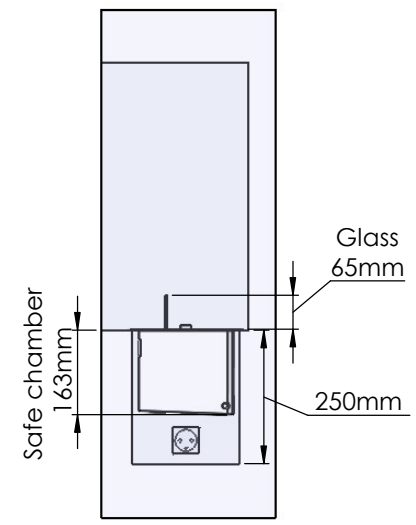

Glass solution 1

PRINCIPLE
72406

Denver F6
1520

Flame Tray 1300mm
With Remote control, Bluetooth / App
Six flame levels incl. ECO
65mm high glass screen

Dimensions in millimeters Page 1 / 1

Decoflame Aps
Vang Mark 2
9380 Vestbjerg
Denmark
Tlf: +45 9630 4800

bestilling@decoflame.dk

Order: -

Customer: -

REKV. NO. : -

Date: -