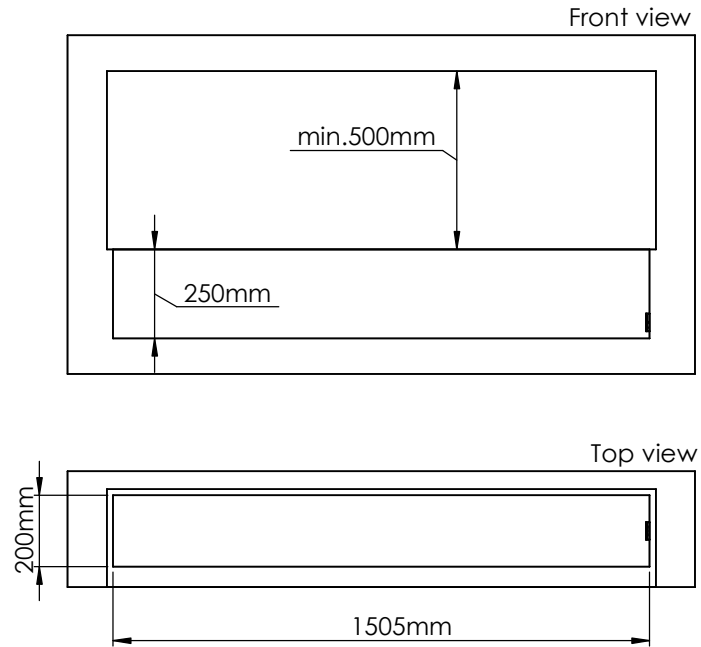

Wall cut-out dimensions

PRINCIPLE
72808

Denver F6
1520

Flame Tray 1300mm
With Remote control, Bluetooth / App
Six flame levels incl. ECO

Dimensions in millimeters Page 1 / 1

Decoflame Aps
Vang Mark 2
9380 Vestbjerg
Denmark
Tlf: +45 9630 4800

bestilling@decoflame.dk

Order: -

Customer: -

REKV. NO. : -

Dato: -