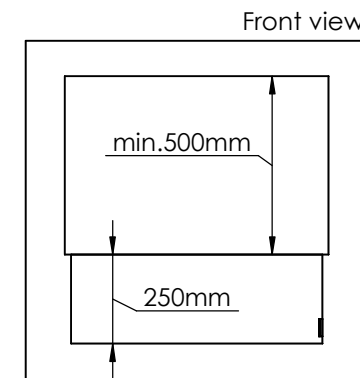

Wall cut-out dimensions

PRINCIPLE
82000

Denver F3
720

Flame Tray 500mm
With Remote control, Tree flame levels
65mm high glass screen

Dimensions in millimeters Page 1 / 1

Decoflame Aps
Vang Mark 2
9380 Vestbjerg
Denmark
Tlf: +45 9630 4800

bestilling@decoflame.dk

Order: -

Customer: -

REKV. NO.: -

Date: -