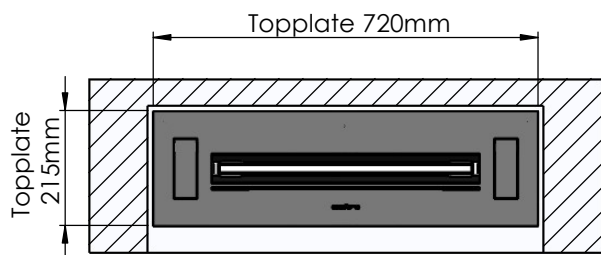

Glass solution 1