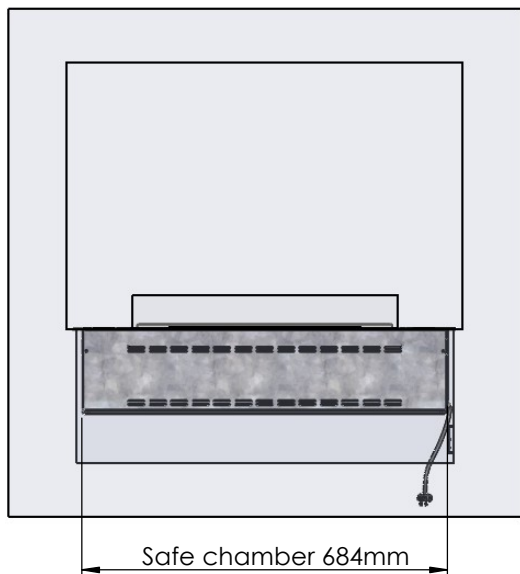

Glass solution 1