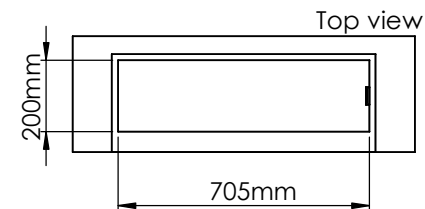

Wall cut-out dimensions

PRINCIPLE
82000

Denver F3
720

Flame Tray 500mm
With Remote control, Tree flame levels
65mm high glass screen

Dimensions in millimeters Page 1 / 1

Decoflame Aps
Vang Mark 2
9380 Vestbjerg
Denmark
Tlf: +45 9630 4800

bestilling@decoflame.dk

Order: -

Customer: -

REKV. NO.: -

Date: -