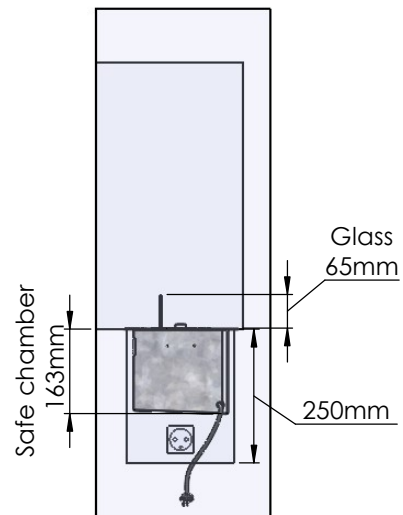

Glass solution 1