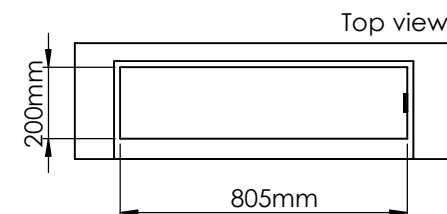

Wall cut-out dimensions

PRINCIPLE
82050

Denver F3
820

Flame Tray 600mm
With Remote control, Tree flame levels
65mm high glass screen

Dimensions in millimeters Page 1 / 1

Decoflame Aps
Vang Mark 2
9380 Vestbjerg
Denmark
Tlf: +45 9630 4800

bestilling@decoflame.dk

Order: -

Customer: -

REKV. NO.: -

Date: -