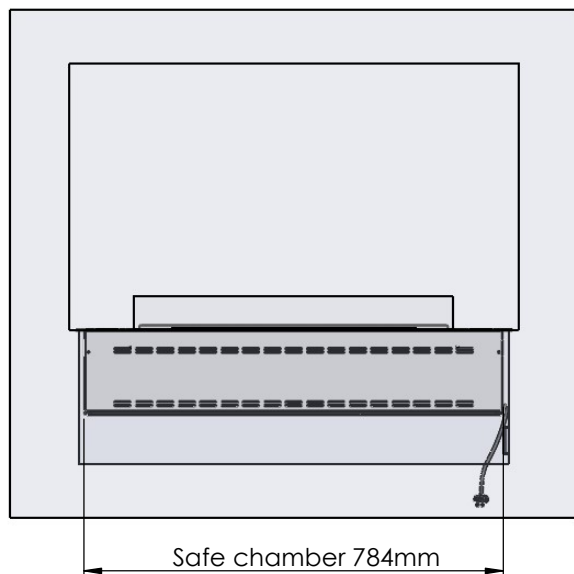

Glass solution 1