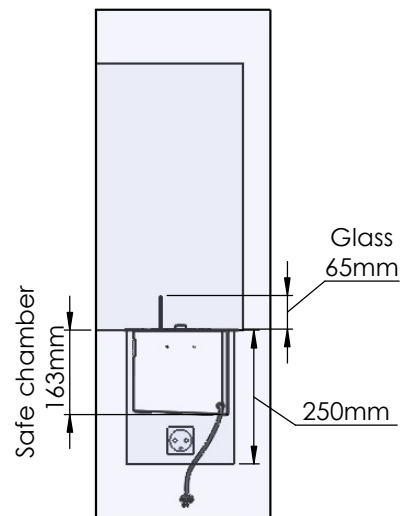

Glass solution 1