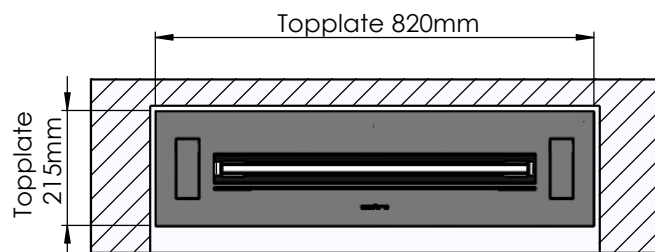

Glass solution 1