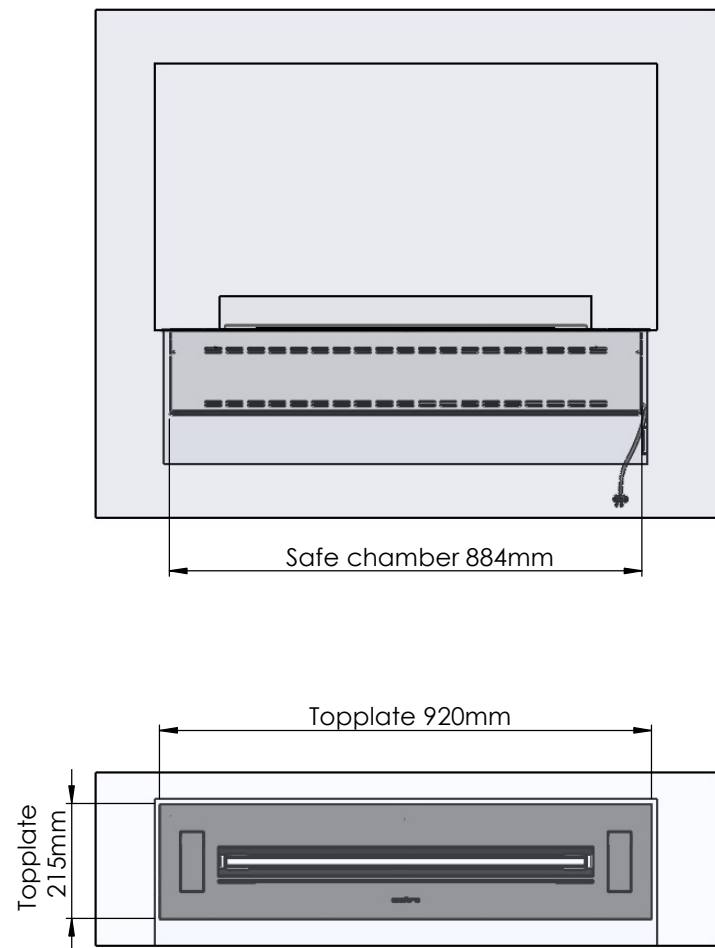

Glass solution 1