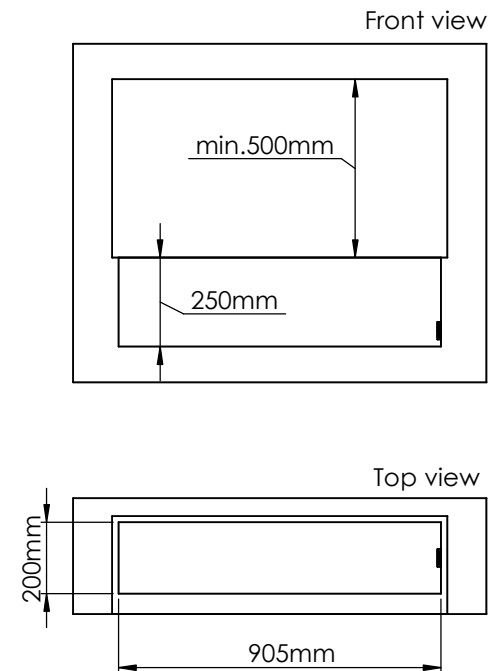

Wall cut-out dimensions

PRINCIPLE
82100

Denver F3
920

Flame Tray 700mm
With Remote control, Tree flame levels
65mm high glass screen

Dimensions in millimeters Page 1 / 1

Decoflame Aps
Vang Mark 2
9380 Vestbjerg
Denmark
Tlf: +45 9630 4800

bestilling@decoflame.dk

Order: -

Customer: -

REKV. NO. : -

Date: -