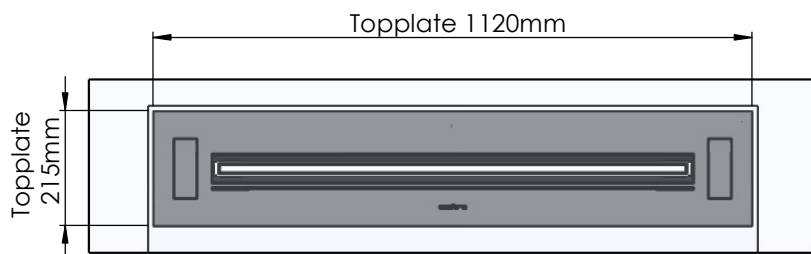

Glass solution 1