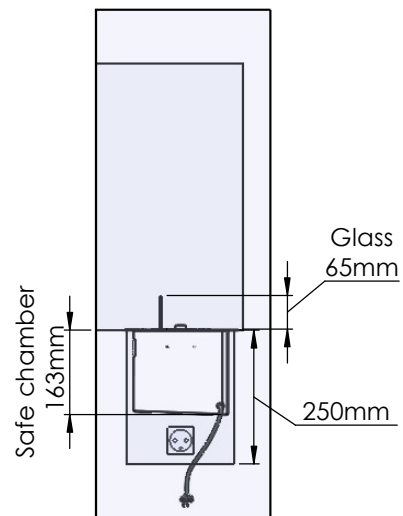

Glass solution 1