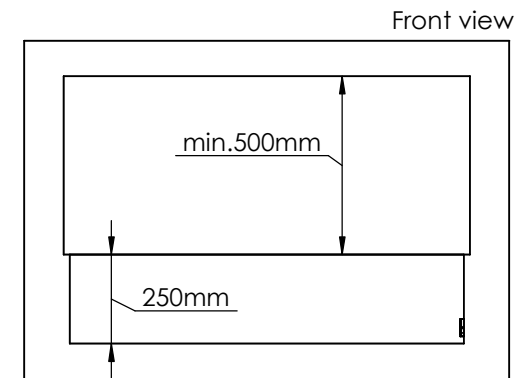

Wall cut-out dimensions

PRINCIPLE
82200

Denver F3
1120

Flame Tray 900mm
With Remote control, Tree flame levels
65mm high glass screen

Dimensions in millimeters Page 1 / 1

Decoflame Aps
Vang Mark 2
9380 Vestbjerg
Denmark
Tlf: +45 9630 4800

bestilling@decoflame.dk

Order: -

Customer: -

REKV. NO.: -

Date: -