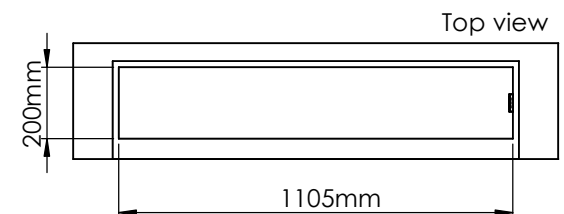

Wall cut-out dimensions

PRINCIPLE
82200

Denver F3
1120

Flame Tray 900mm
With Remote control, Tree flame levels
65mm high glass screen

Dimensions in millimeters Page 1 / 1

Decoflame Aps
Vang Mark 2
9380 Vestbjerg
Denmark
Tlf: +45 9630 4800

bestilling@decoflame.dk

Order: -

Customer: -

REKV. NO.: -

Date: -