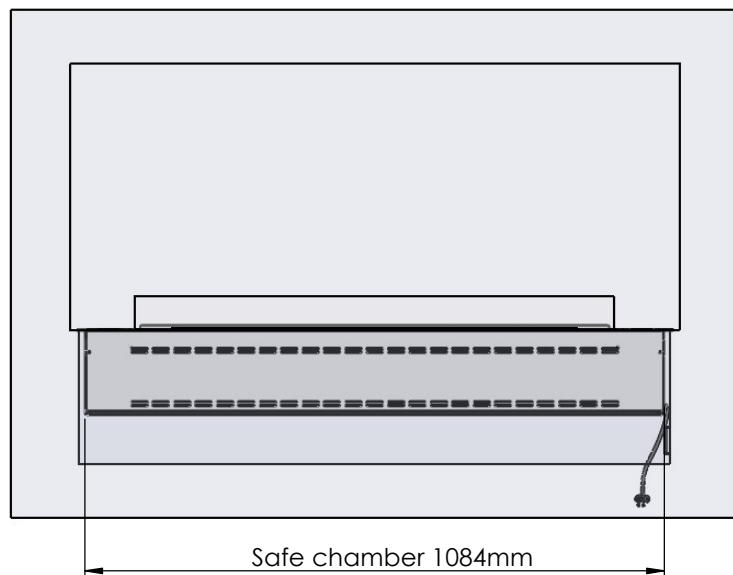

Glass solution 1