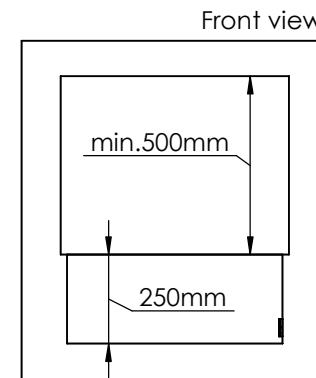

PRINCIPLE
82300

Denver F3
620

Flame Tray 400mm
With Remote control, Tree flame levels
65mm high glass screen

Dimensions in millimeters Page 1 / 1

Order: -

Customer: -

REKV. NO. : -

Date: -