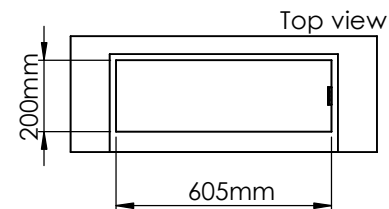

PRINCIPLE
82300

Denver F3
620

Flame Tray 400mm
With Remote control, Tree flame levels
65mm high glass screen

Dimensions in millimeters Page 1 / 1

Order: -

Customer: -

REKV. NO. : -

Date: -