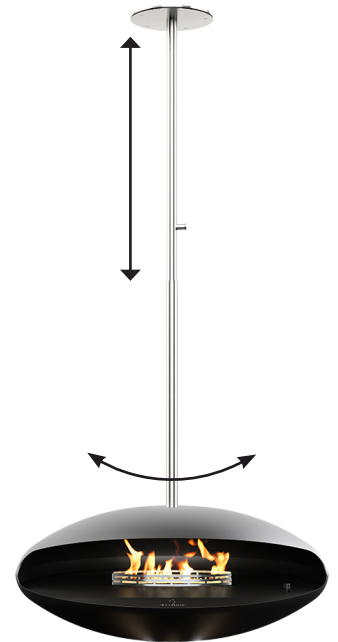

Espoo Floor & Ceiling

Decoflame - Danish Design since 2008

**Espoo Floor -
Oak legs**

**Espoo Floor -
Stainless steel base**

**Espoo Ceiling -
Telescopic ceiling rod**

Espoo bio fireplace combines classic design with solid quality to create a warm and inviting atmosphere in the home. The range consists of three models - one ceiling model and two floor models - developed with a focus on functionality and safety without compromising on timeless aesthetics.

The electronic filling system ensures precise and drip-free filling, minimising the risk of spillage. A built-in sensor monitors the burner temperature and prevents refuelling if the tank is too hot.

The floor model with beautiful oak legs adds a natural and classic look to the room, while the stainless steel base adds a clean and simple design.

The ceiling model is equipped with an adjustable telescopic function that makes it possible to customise the height. It can also rotated 360° so that the flames can be enjoyed from all angles.

With classic design and uncompromising quality, the Espoo is a timeless investment - created to spread cosiness in the home for many years to come.

Technical information:

- Capacity: Max. 2.4 litres
- Burning time: Max. 5-10 hours.
(Depends on intensity)
- Heat output: Max 1.9 kWh
- Material: Powder coated steel
- Finish: Standard matt black
- Fuel: Bioethanol at 96.5 - 97.5%