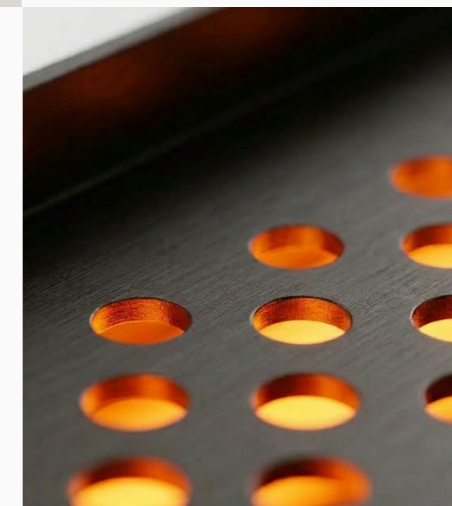

SMART APP OPERATION

Control flame level and burner functions directly from the Decoflame app.