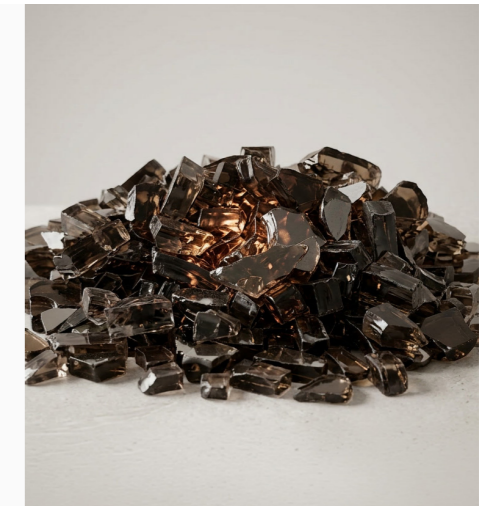

SPLIT FLAME CONFIGURATION

Separate flame lines allow the ceramic logs to be arranged naturally between the flames, creating an authentic fireplace expression